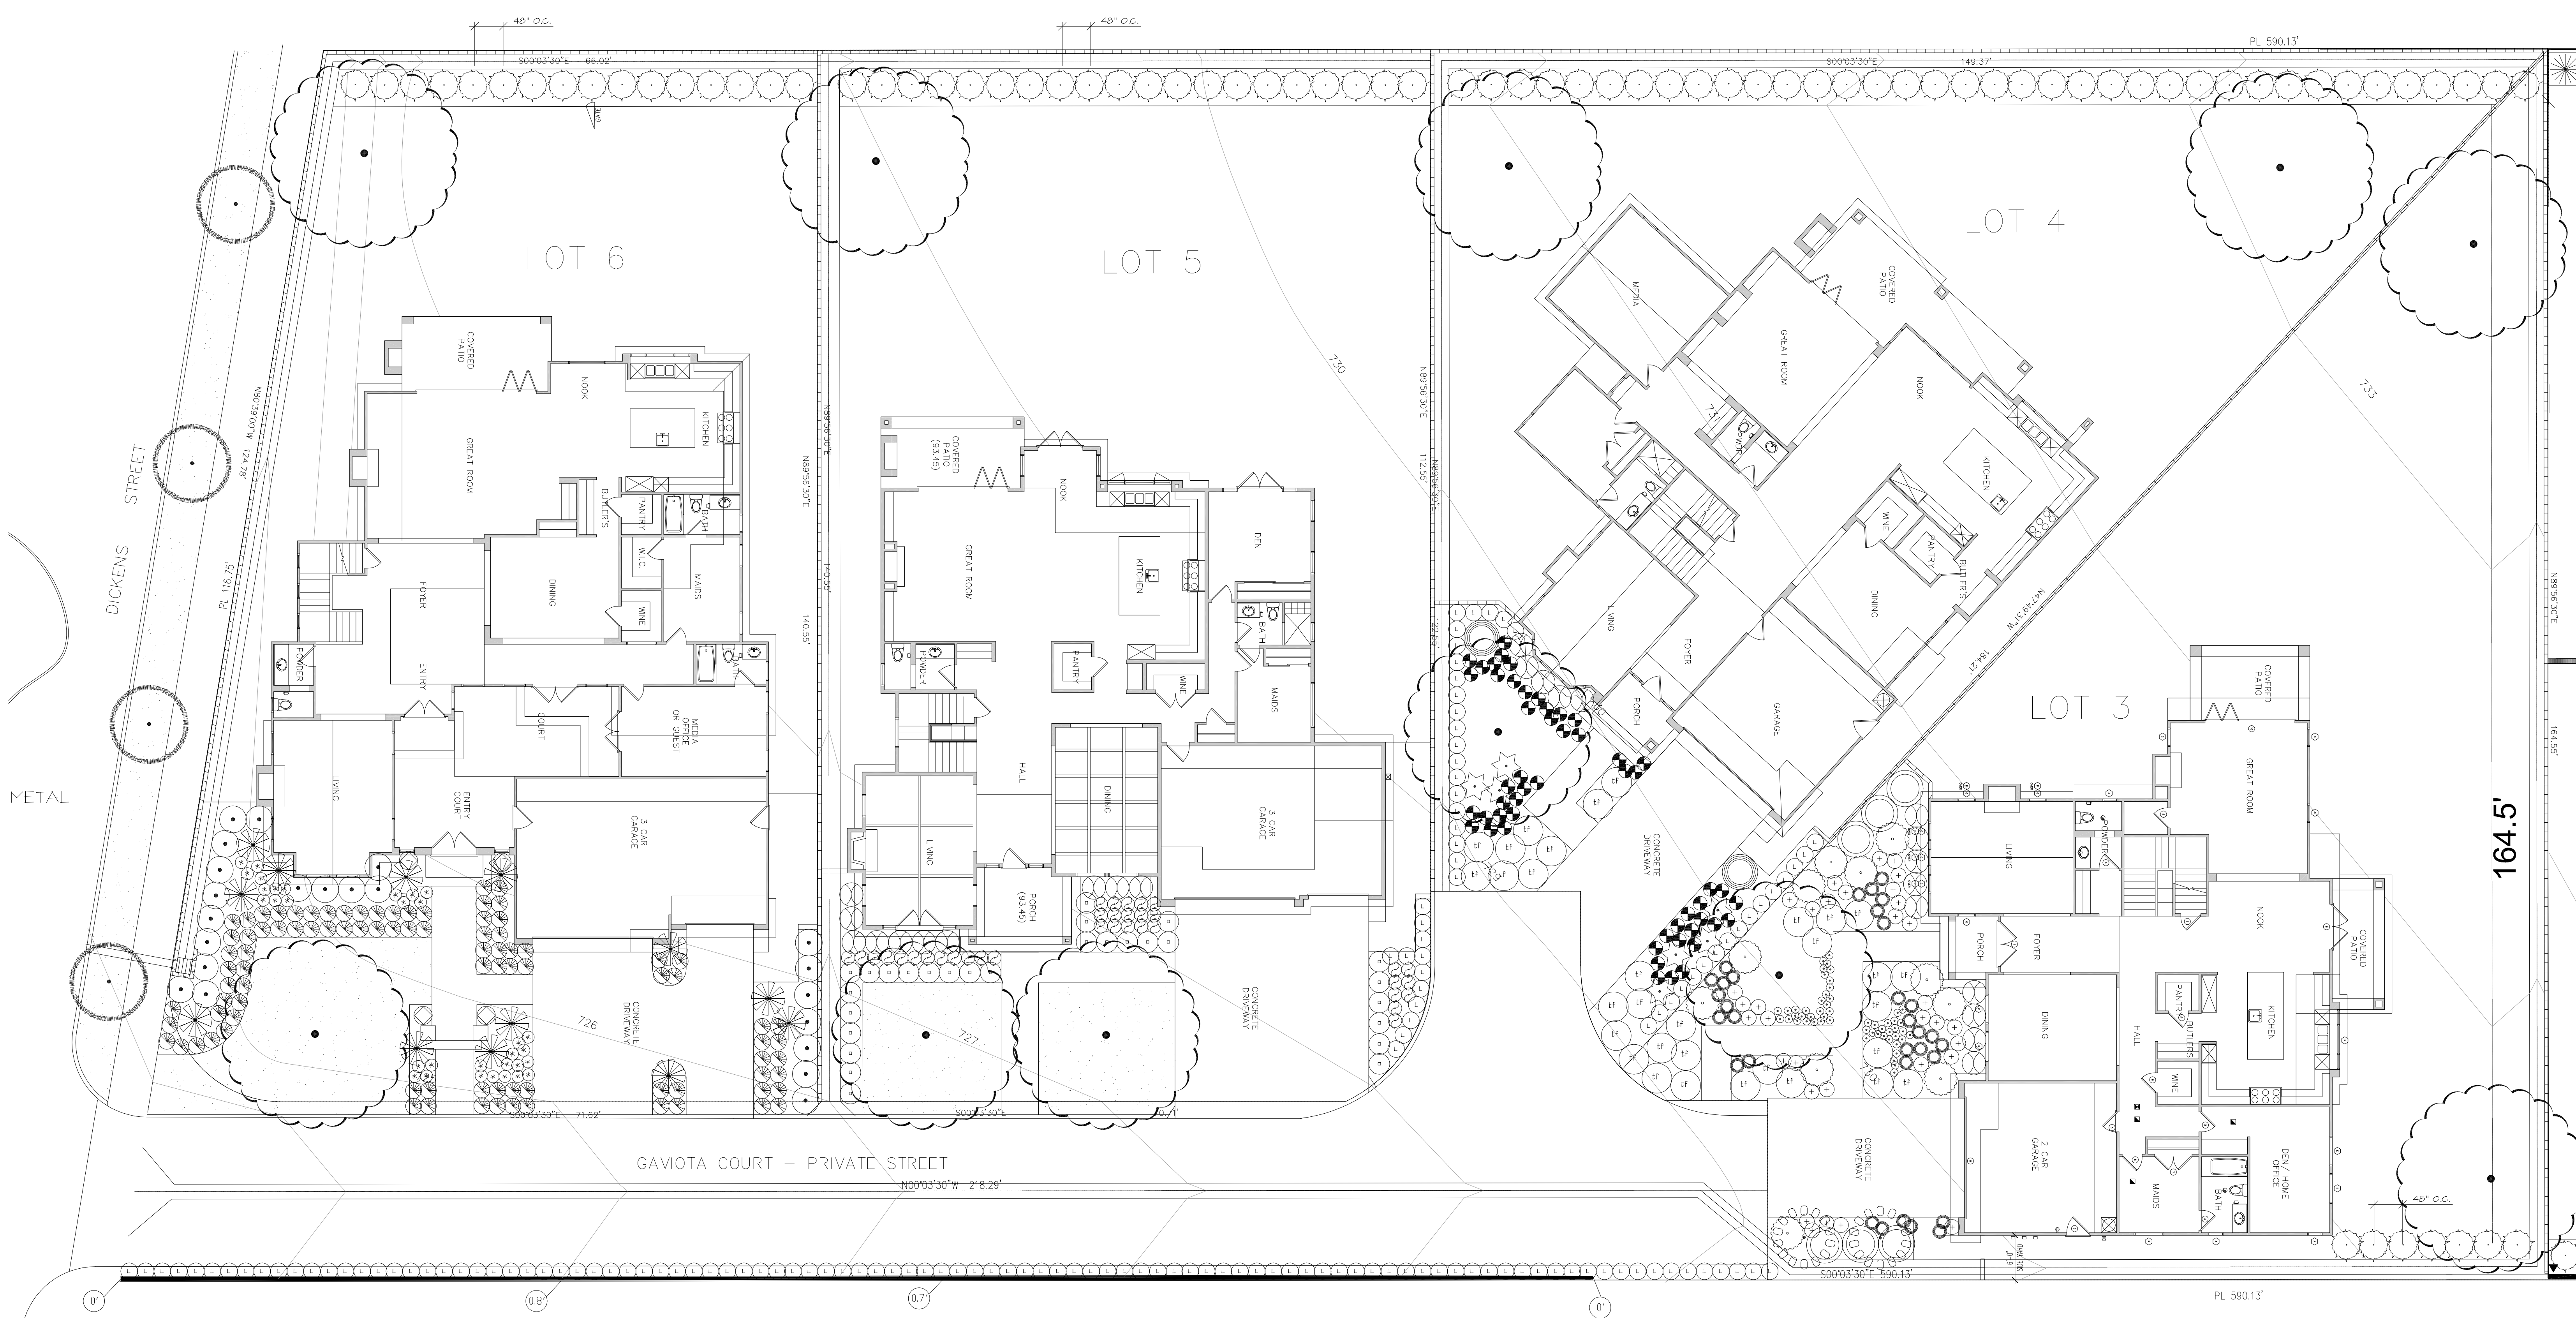

OWNER:
GASKIN PROPERTIES
13547 VENTURA BLVD. #103
SHERMAN OAKS, CA. 91432
818.522.8616

PROJECT:
6 SINGLE FAMILY HOMES
15963 VALLEY VISTA
SHERMAN OAKS, CA. 91423

SHEET TITLE:
PLANTING PLAN
TRACT 69966M-1

MATCH LINE SEE SHEET L-1

MATCH LINE SEE SHEET L-1

TREE LEGEND
ALL TREES ARE STANDARD

SYMBOL	BOTANIC NAME - COMMON NAME	QUANTITY AND SIZE
	BAMBUSA OLDHAMMI GIANT TIMBER BAMBOO	11 - 36" BOX 15-20' TALL AT TIME OF PLANTING PLANTED AT 4' O.C. INSTALL LINEAR ROOT BARRIER BOTH SIDES
	FIGUS NITIDA LAUREL - EVERGREEN	LOW 165 - 15 GALLON SCREENING TREE - MIN. 8-10' TALL TO BE MAINTAINED 15-25' TALL AT TIME OF PLANTING
	LAURUS NOBILIS DAY LAUREL	LOW 2 - 24" BOX
	PLATANUS RACEMOSA CALIFORNIA SYCAMORE - DECIDUOUS	MOD 1 - 36 INCH BOX REPLACEMENT TREES
	QUERCUS ARGRIFOLIA COAST LIVE OAK - EVERGREEN	LOW 12 - 48 INCH BOX REPLACEMENT TREES
	STREET TREES	7 - 24 INCH BOX PER URBAN FORESTRY SEE NOTES