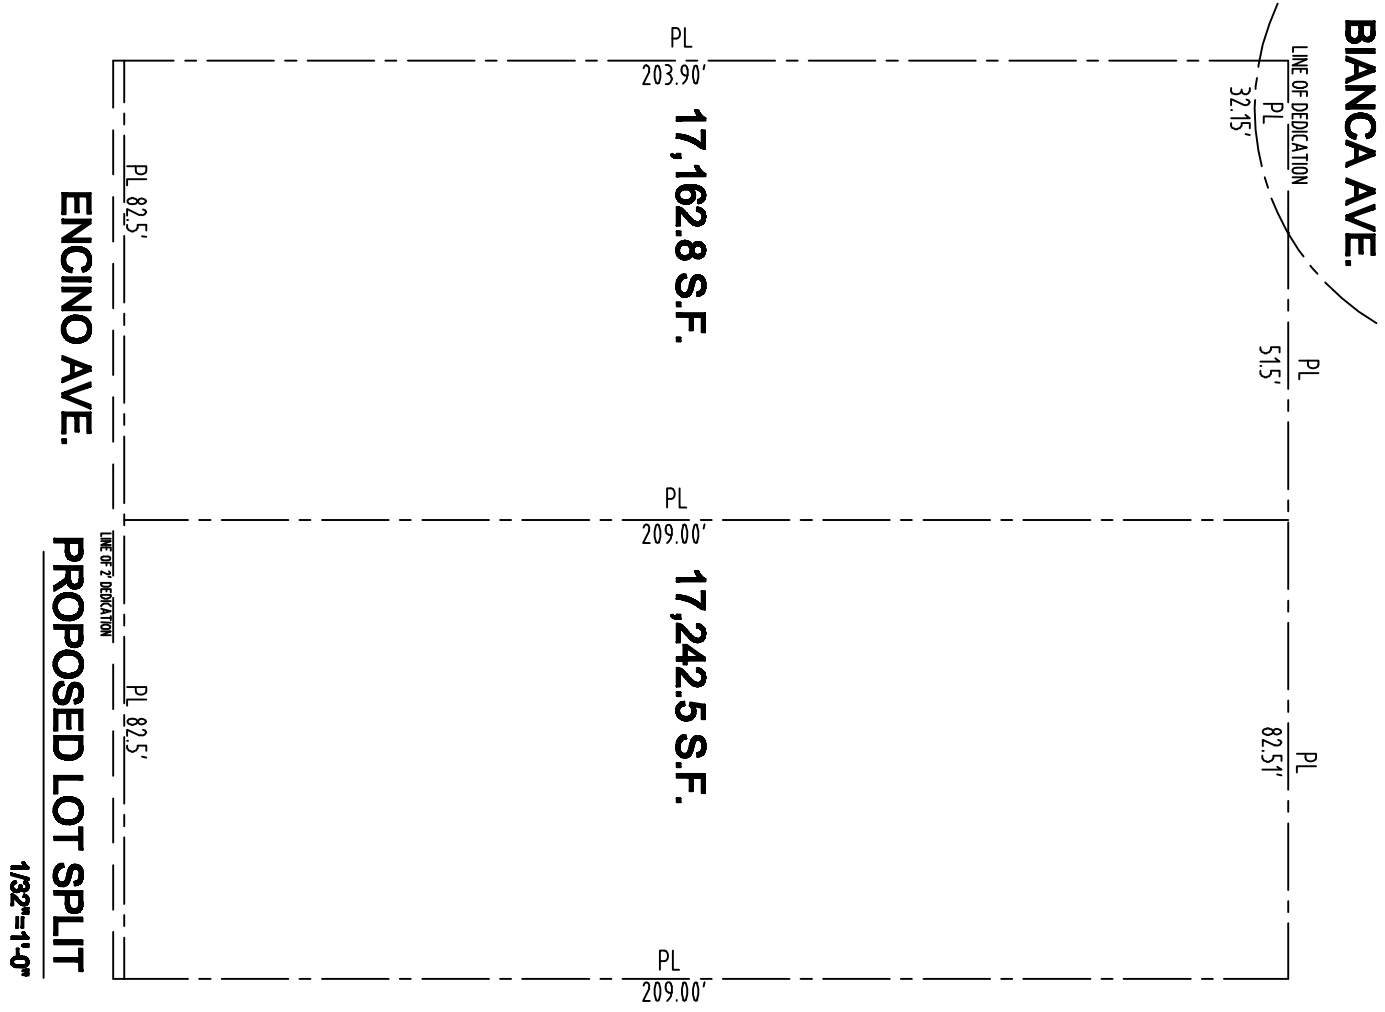

A PROJECT FOR:
LOT SPLIT
 5220 ENCINO AVE
 L.A. CA 91316

REVISIONS	BY

DRAWN BY: NF
 DATE: 03-31-2013
 SCALE: AS SHOWN
 HW ENGINEERING JOB NO: 13002

SHEET
A

(E) SITE PLAN
 1/32"=1'-0"