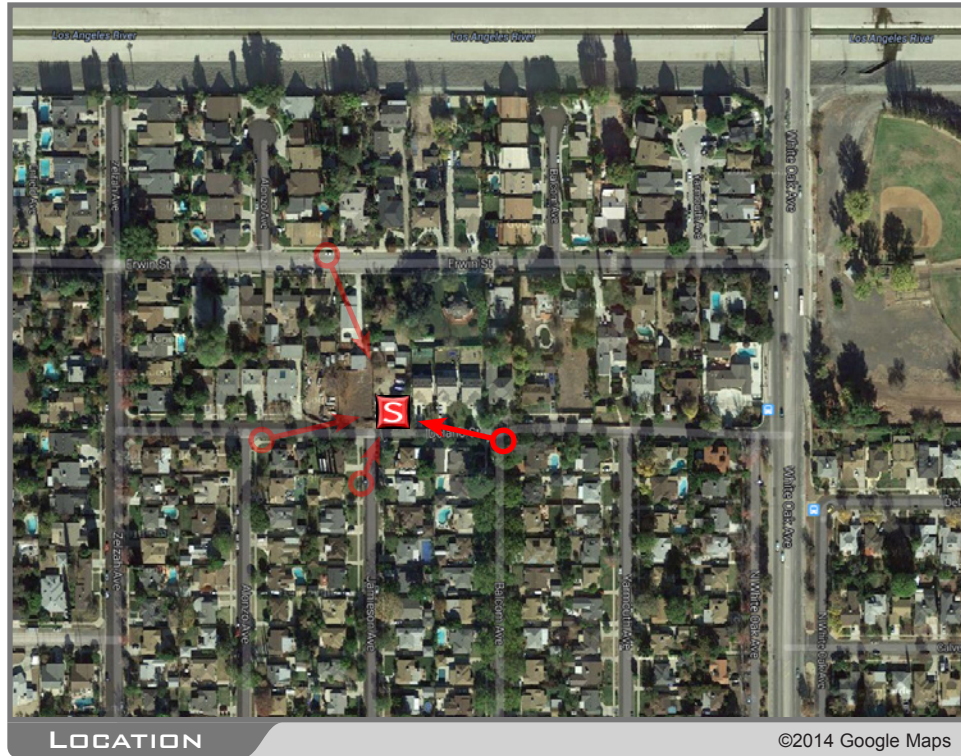

EINSTEIN

17806 ERWIN STREET ENCINO CA 91316

VIEW 1

LOCATION

EXISTING

PROPOSED LOOKING SOUTHEAST FROM ERWIN STREET

EINSTEIN

17806 ERWIN STREET ENCINO CA 91316

VIEW 2

LOCATION

©2014 Google Maps

EXISTING

PROPOSED

LOOKING EAST FROM DELANO STREET

EINSTEIN

17806 ERWIN STREET ENCINO CA 91316

LOCATION

©2014 Google Maps

EXISTING

PROPOSED

LOOKING NORTHEAST FROM JAMESON AVENUE

EINSTEIN

17806 ERWIN STREET ENCINO CA 91316

LOCATION ©2014 Google Maps

EXISTING

PROPOSED LOOKING WEST FROM DELANO STREET