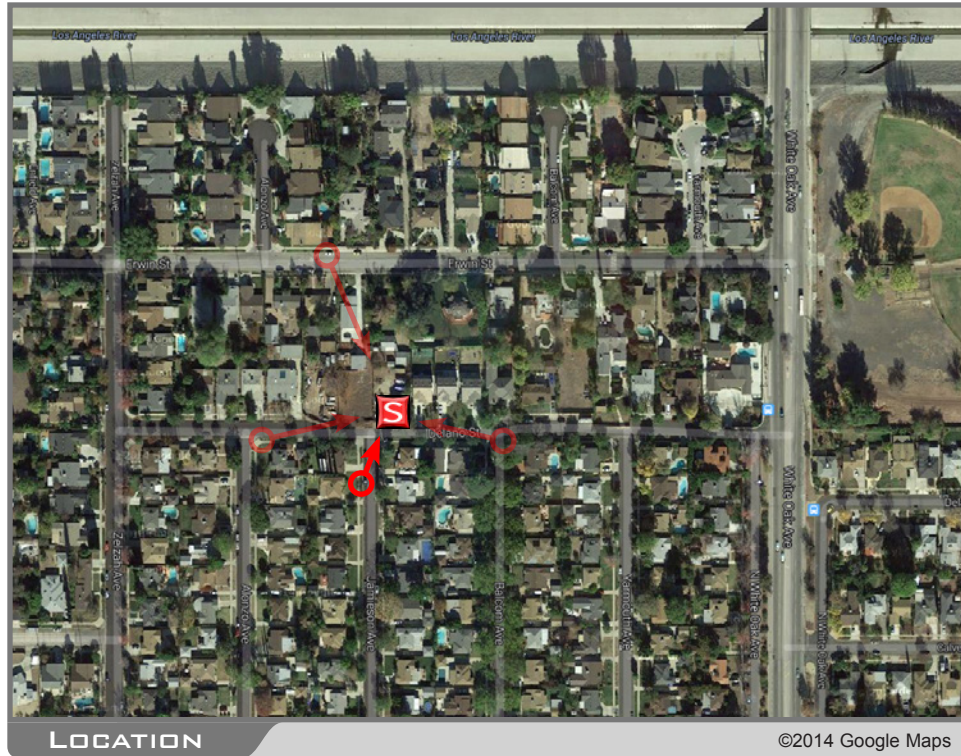

EINSTEIN

17806 ERWIN STREET ENCINO CA 91316

VIEW 1

LOCATION

EXISTING

PROPOSED LOOKING SOUTHEAST FROM ERWIN STREET

EINSTEIN

17806 ERWIN STREET ENCINO CA 91316

VIEW 2

LOCATION

©2014 Google Maps

EXISTING

PROPOSED

LOOKING EAST FROM DELANO STREET

EINSTEIN

17806 ERWIN STREET ENCINO CA 91316

LOCATION

©2014 Google Maps

EXISTING

PROPOSED

LOOKING NORTHEAST FROM JAMESON AVENUE

EINSTEIN

17806 ERWIN STREET ENCINO CA 91316

LOCATION ©2014 Google Maps

EXISTING

PROPOSED LOOKING WEST FROM DELANO STREET