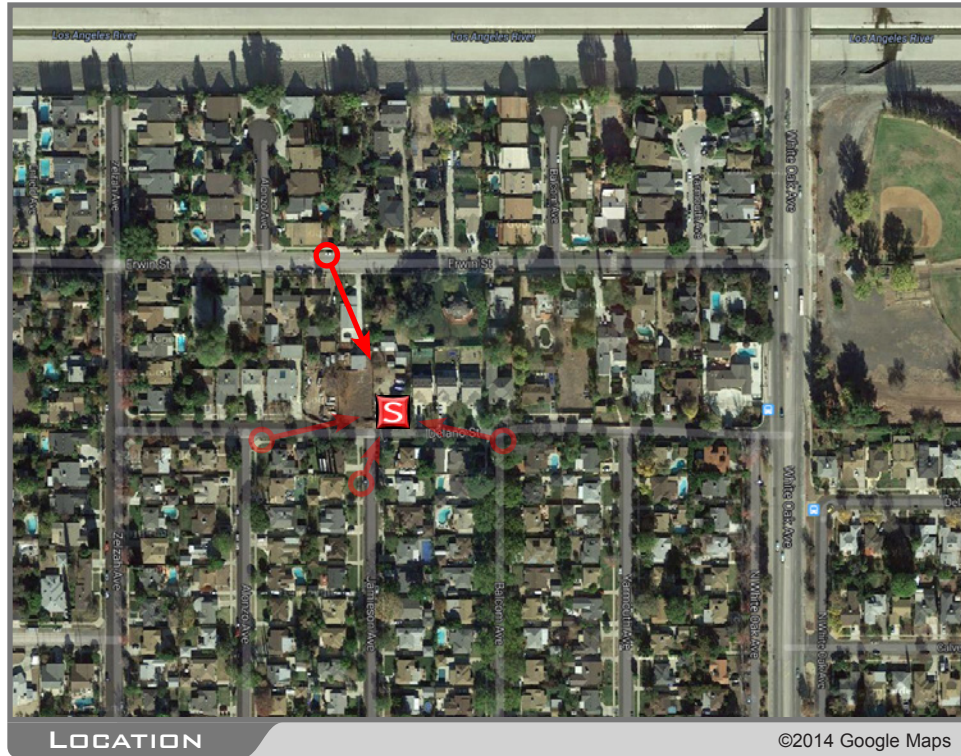

EINSTEIN

17806 ERWIN STREET ENCINO CA 91316

VIEW 1

LOCATION

EXISTING

PROPOSED LOOKING SOUTHEAST FROM ERWIN STREET

EINSTEIN

17806 ERWIN STREET ENCINO CA 91316

VIEW 2

LOCATION

©2014 Google Maps

EXISTING

PROPOSED

LOOKING EAST FROM DELANO STREET

EINSTEIN

17806 ERWIN STREET ENCINO CA 91316

LOCATION

©2014 Google Maps

EXISTING

PROPOSED

LOOKING NORTHEAST FROM JAMESON AVENUE

EINSTEIN

17806 ERWIN STREET ENCINO CA 91316

LOCATION ©2014 Google Maps

EXISTING

PROPOSED LOOKING WEST FROM DELANO STREET