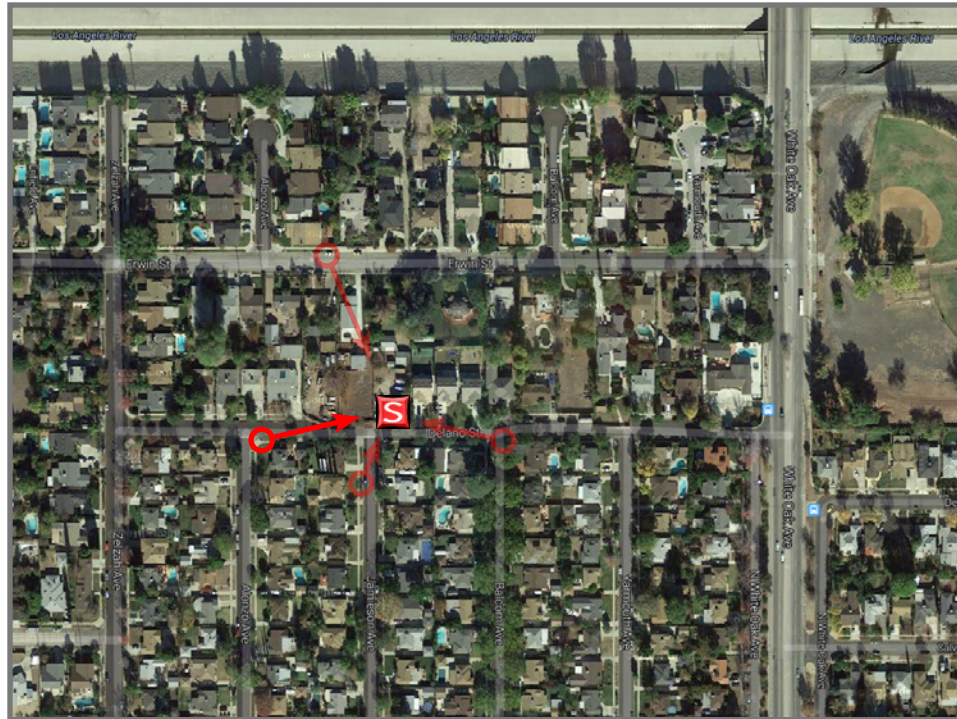

EINSTEIN

17806 ERWIN STREET ENCINO CA 91316

VIEW 1

LOCATION

EXISTING

PROPOSED LOOKING SOUTHEAST FROM ERWIN STREET

EINSTEIN

17806 ERWIN STREET ENCINO CA 91316

VIEW 2

LOCATION

©2014 Google Maps

EXISTING

PROPOSED

LOOKING EAST FROM DELANO STREET

EINSTEIN

17806 ERWIN STREET ENCINO CA 91316

LOCATION

©2014 Google Maps

EXISTING

PROPOSED

LOOKING NORTHEAST FROM JAMESON AVENUE

EINSTEIN

17806 ERWIN STREET ENCINO CA 91316

LOCATION ©2014 Google Maps

EXISTING

PROPOSED LOOKING WEST FROM DELANO STREET